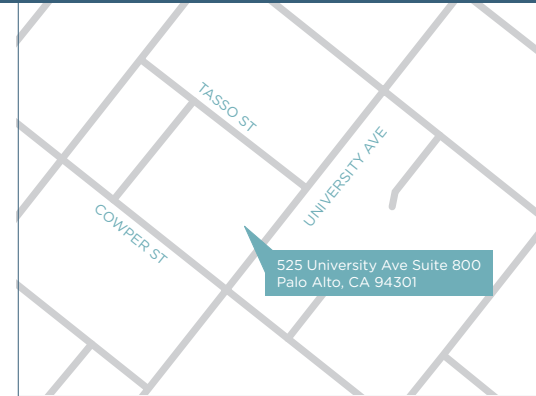

Via 280

- Take Highway 280 South to Sand Hill Road
- Continue on Sand Hill down to the bottom of the hill (you will cross Santa Cruz Ave.) until you reach Arboretum (Nordstrom on the right hand side)
- Turn right on Arboretum
- Follow approximately two blocks and turn left on Palm Drive
- Palm Drive becomes University as you go under the overpass
- Continue on University and turn left on Cowper Street. Parking entrance is on the right. Stop and ask the parking attendant for a parking ticket; they will direct you where to park

Via 280

- Take Highway 280 North to Sand Hill Road
- Continue on Sand Hill down to the bottom of the hill (you will cross Santa Cruz Ave.) until you reach Arboretum (Nordstrom on the right hand side)
- Turn right on Arboretum
- Follow approximately 2 blocks and turn left on Palm Drive
- Palm drive becomes University as you go under the overpass
- Continue on University and turn left on Cowper Street
- Parking entrance is on the right. Stop and ask the parking attendant for a parking ticket; they will direct you where to park

From the East Bay

Via Bay Bridge or San Mateo Bridge

- Once across the bridge follow signs to Highway 101 South
- Take Highway 101 South to University Avenue West
- Continue on University through the residential area toward downtown
- Turn right on Cowper
- Parking entrance is on the right. Stop and ask the parking attendant for a parking ticket; they will direct you where to park.

Via Dumbarton Bridge

- Once across the bridge, follow signs to University Avenue West
- Continue on University through the residential area toward downtown
- Turn right on Cowper
- Parking entrance is on the right. Stop and ask the parking attendant for a parking ticket; they will direct you where to park